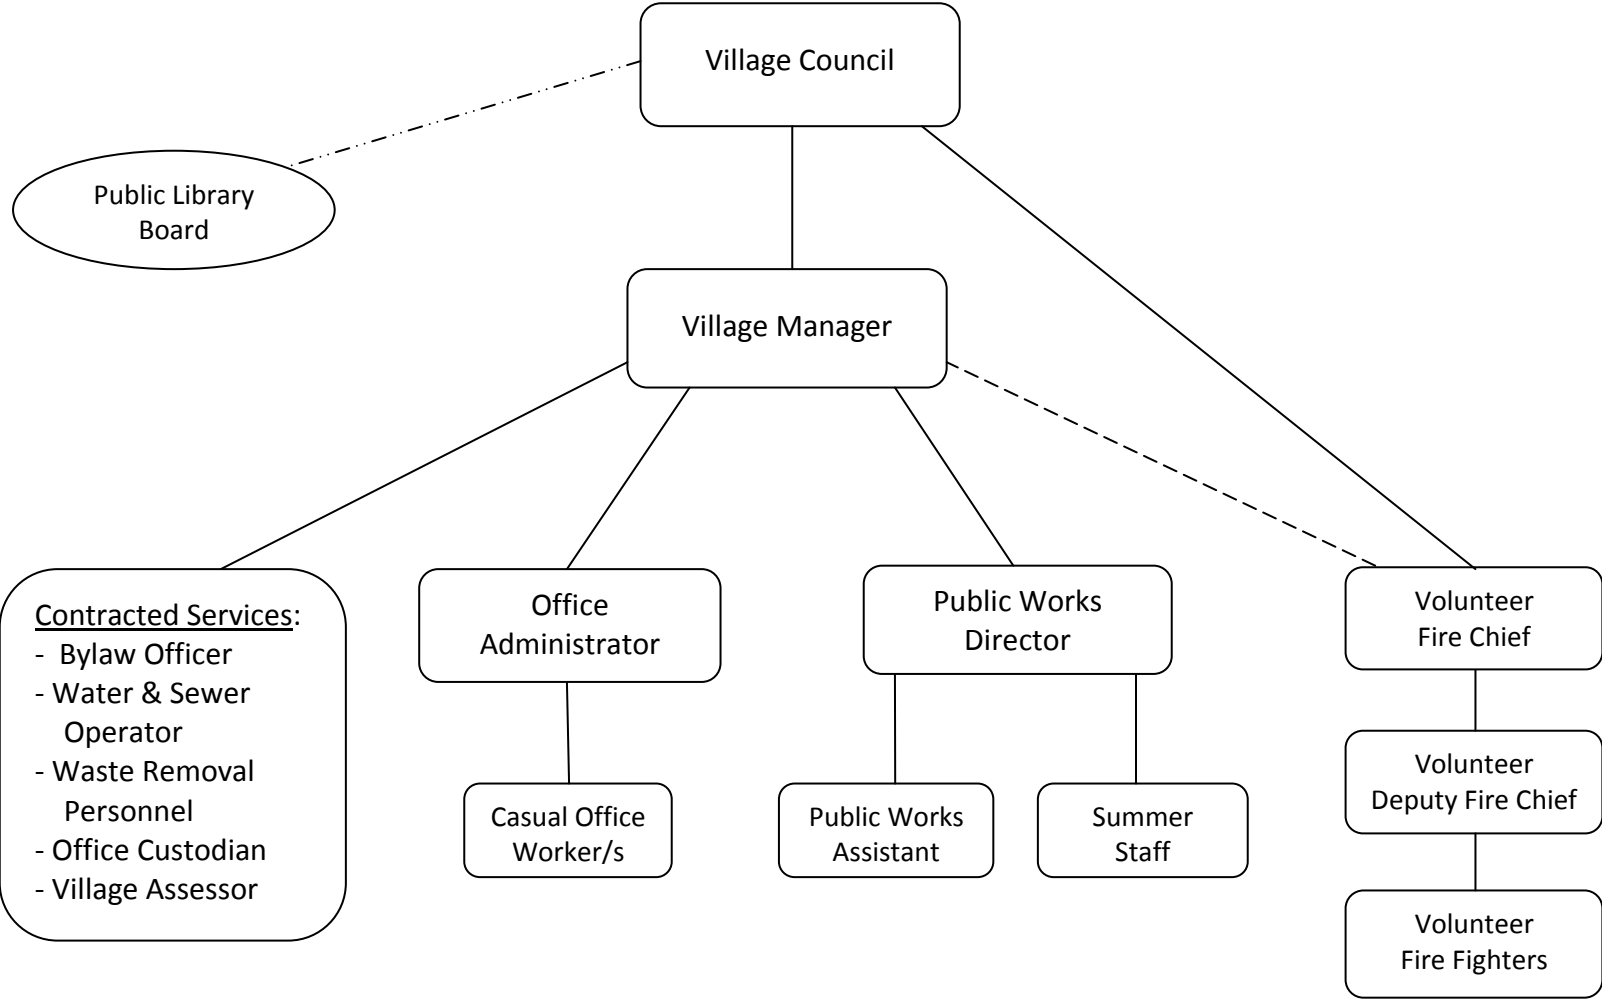

# Village of Bawlf Organizational Chart

Approved by Village Council  
November 25, 2009  
*Amended March 4, 2010*