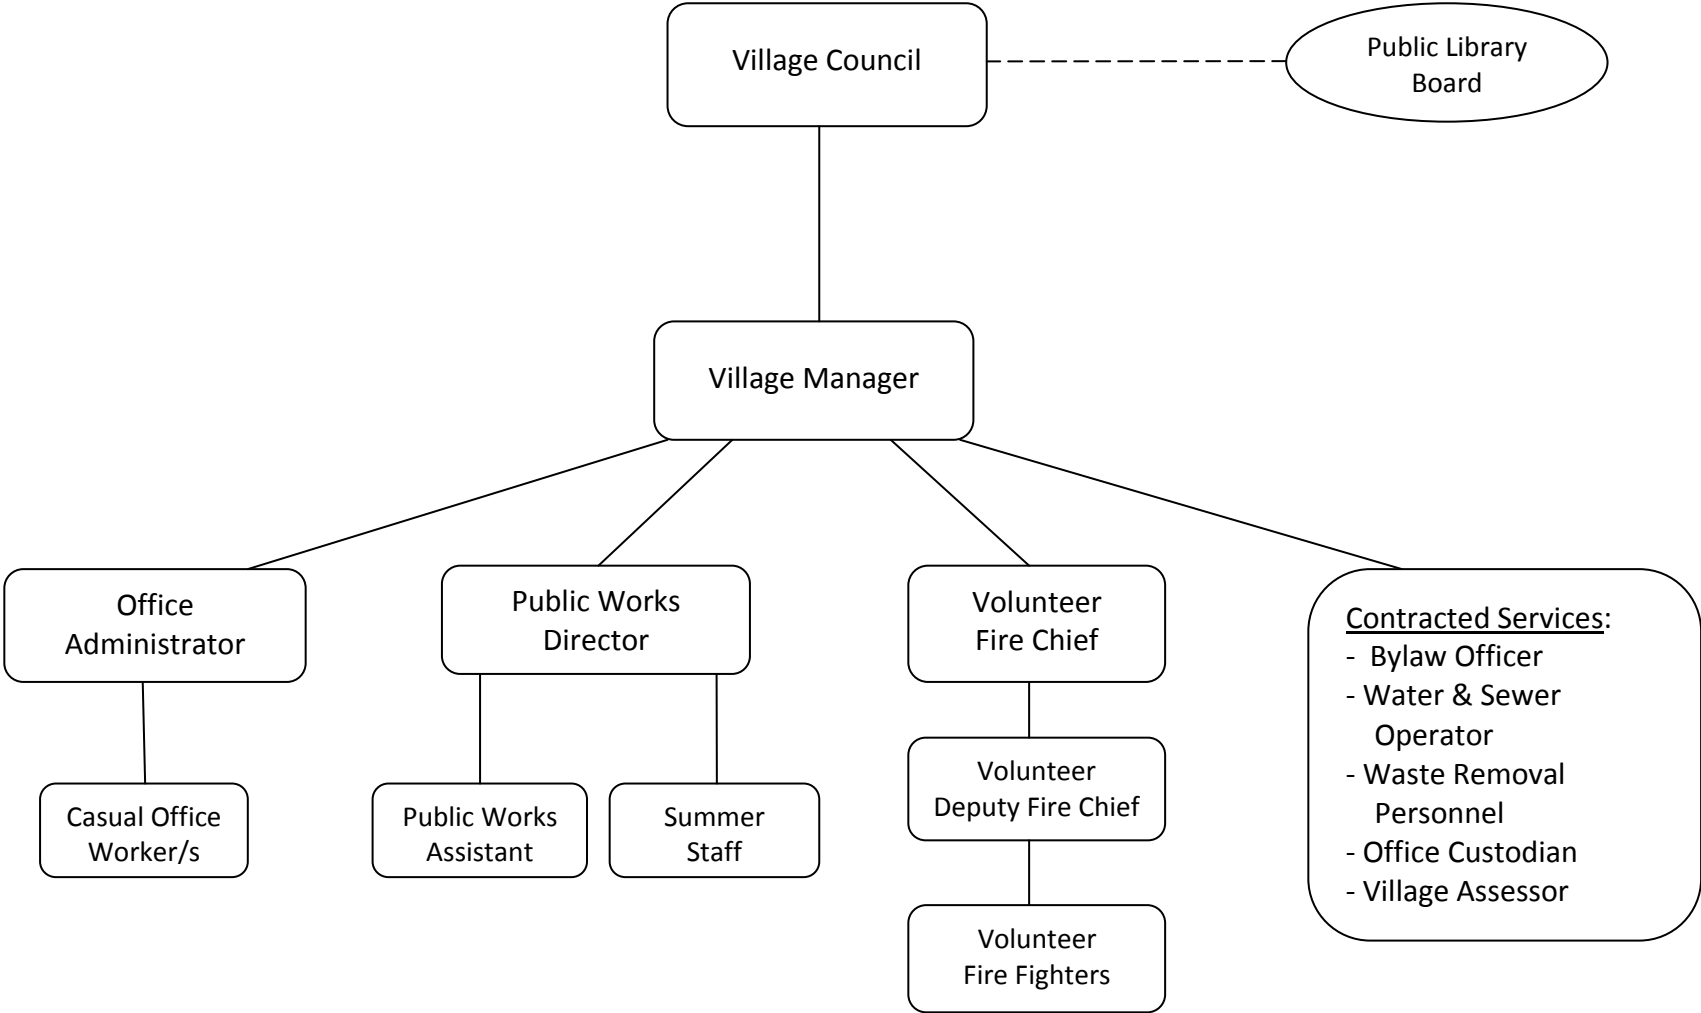

Village of Bawlf Organizational Chart

Approved by Village Council
November 25, 2009